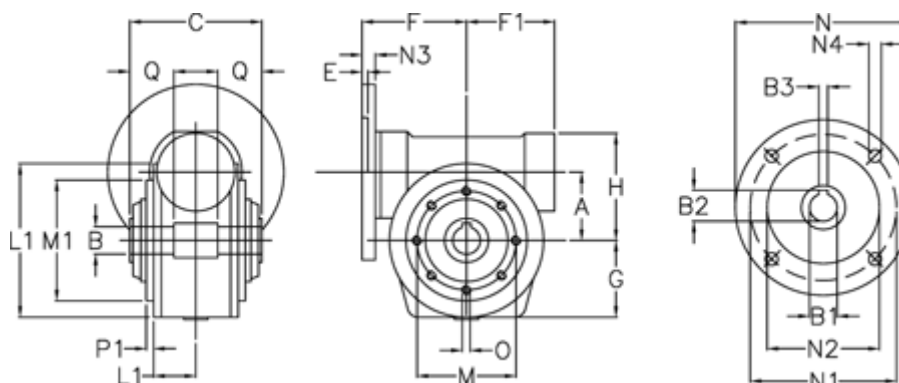

Data Sheet

Article number: 3902049010732
Description: Worm gear
VF 49-P-10-80B5

Measures

A	= 49.5	F1	= 63	N1	= 165
B	= 25 H7	G	= 56	N2	= 130
B1 E7	= 19	H	= 80	N3	= 10
B2	= 21.8	L	= 107.5	N4	= 11.5
B3 H9	= 6	L1	= 36.8	O	= M6x8
C	= 82	M	= 94	P1	= 2.5
E	= 3	M1	= 68	Q	= 22.5
F	= 70	N	= 200		